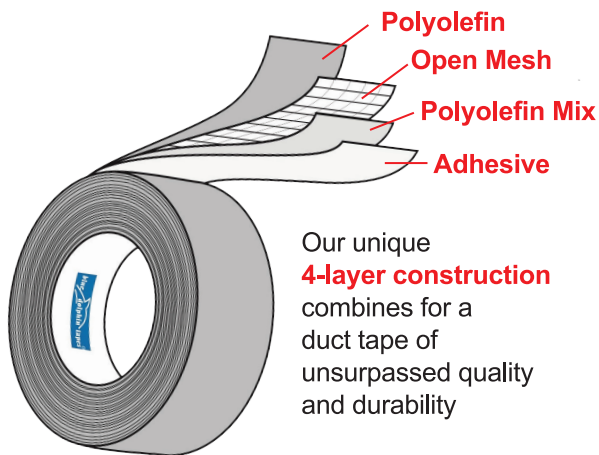

DUCT TAPE

The **Duct Tape Series** was designed with the user in mind. Heavy Duty Industrial Strength, Super Strong General Use and Utility Grade combines durability and the highest level of adhesion. Our new and improved four-layer backing is strong but easy to tear, making each useful and multifunctional for various interior and exterior purposes.